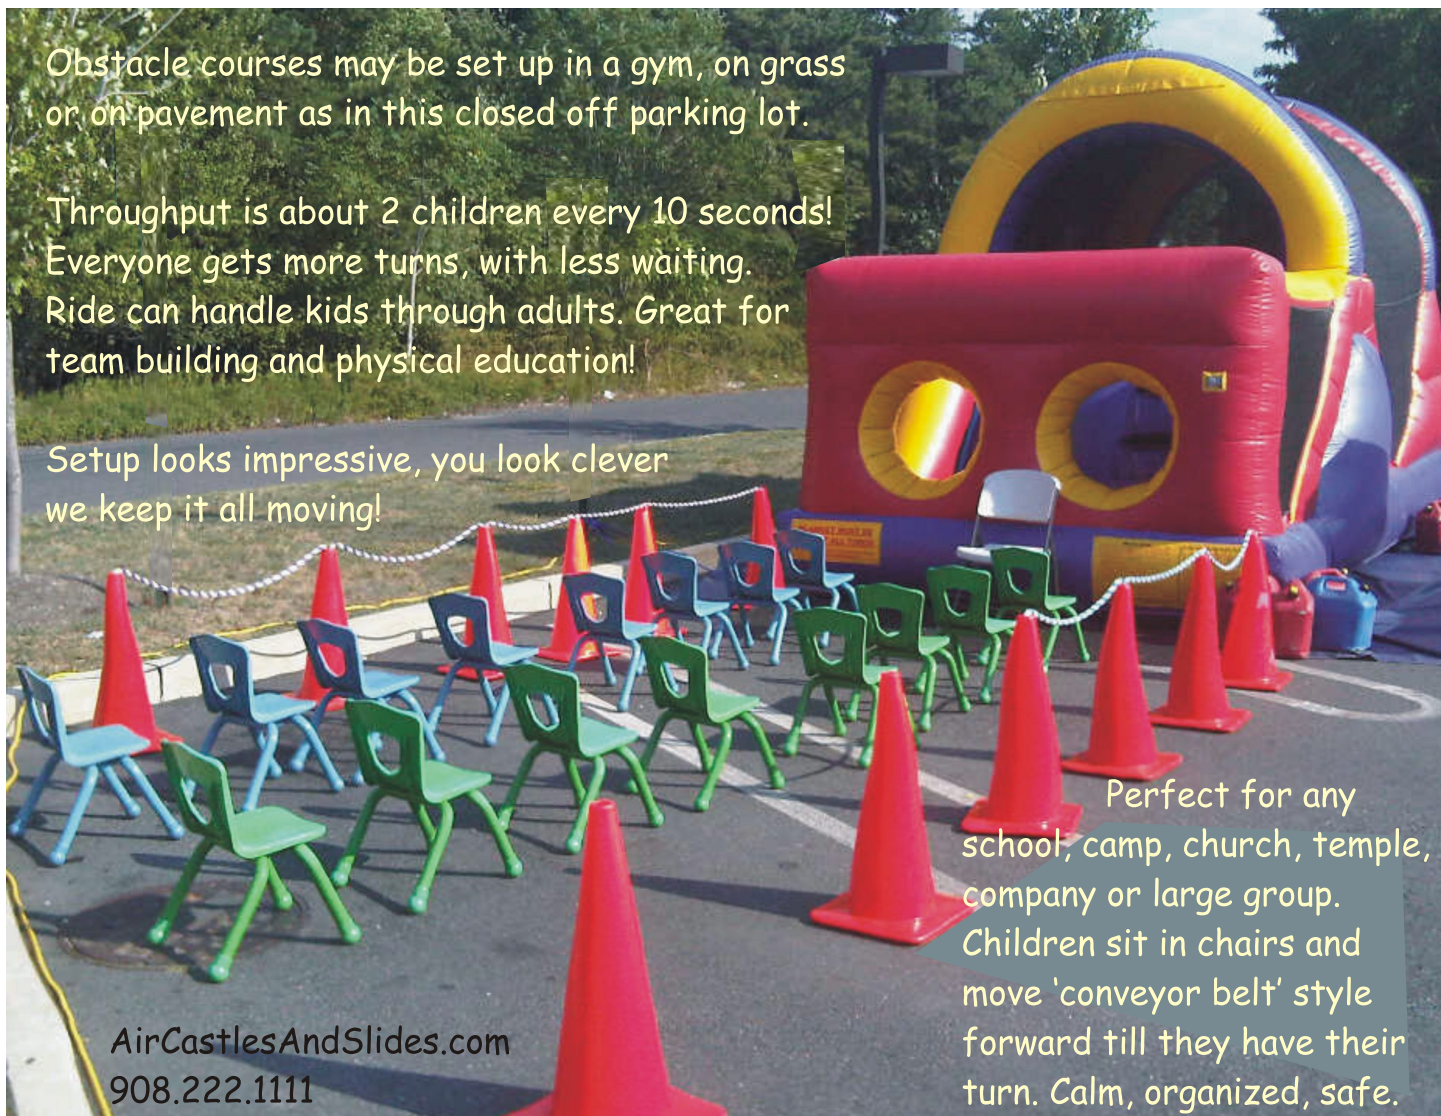

Obstacle courses may be set up in a gym, on grass or on pavement as in this closed off parking lot.

Throughput is about 2 children every 10 seconds! Everyone gets more turns, with less waiting. Ride can handle kids through adults. Great for team building and physical education!

Setup looks impressive, you look clever we keep it all moving!

Perfect for any school, camp, church, temple, company or large group. Children sit in chairs and move 'conveyor belt' style forward till they have their turn. Calm, organized, safe.

AirCastlesAndSlides.com
908.222.1111

*Obstacle Challenge above is 32'Wx11'Lx13'H

Themed Obstacle; 33'Lx11'Wx13'H
Available in over 64 different themes
See available themes on www.MoonWalkNJ.com.

Supreme Obstacle is
50'Lx10'W'15'H
with a full size steep
challenging slide
for kids & adults!